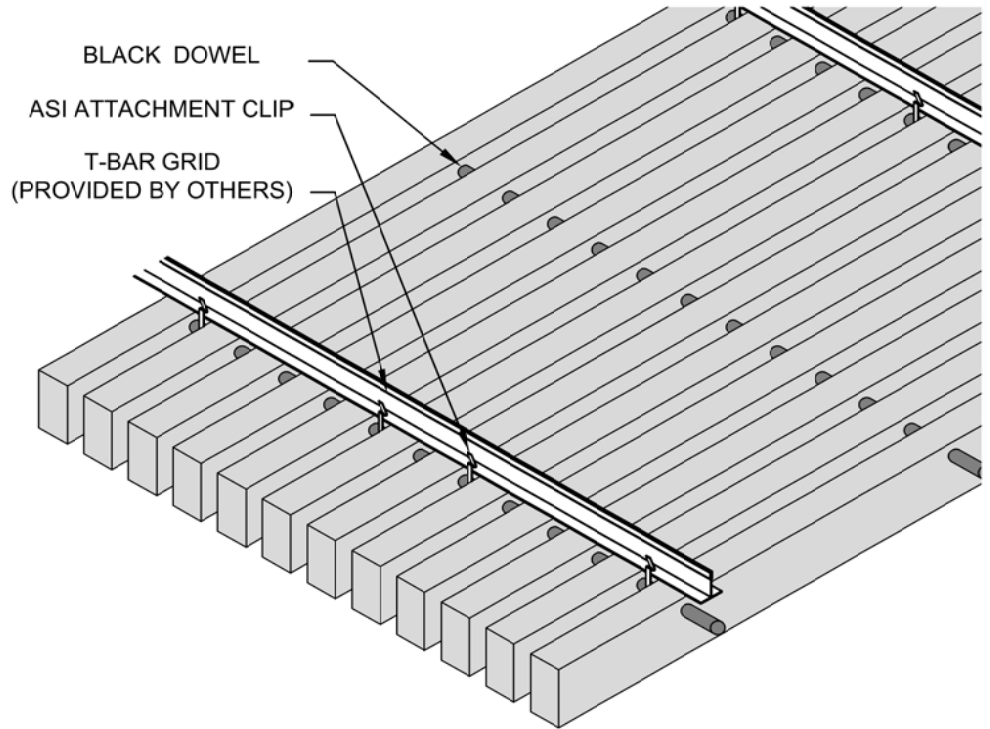

2 ISOMETRIC VIEW (TYP.)
SCALE: NTS

Architectural Surfaces, Inc.
DISTINCTIVE WOOD & SPECIALTY ACOUSTICAL CEILING & WALL SYSTEMS

123 Columbia Court North, Suite 201
Chaska, MN 55318

Ceilings you can look up to!

DRAWING NUMBER:

4 of 8

MATERIAL:

SPECIFIED UPON REQUEST

SCALE:

NTS

DRAWN BY:

BLW

PRODUCT NAME:

WOODGRILLE III

SHEET DETAILS:

CONSTRUCTION DETAILS