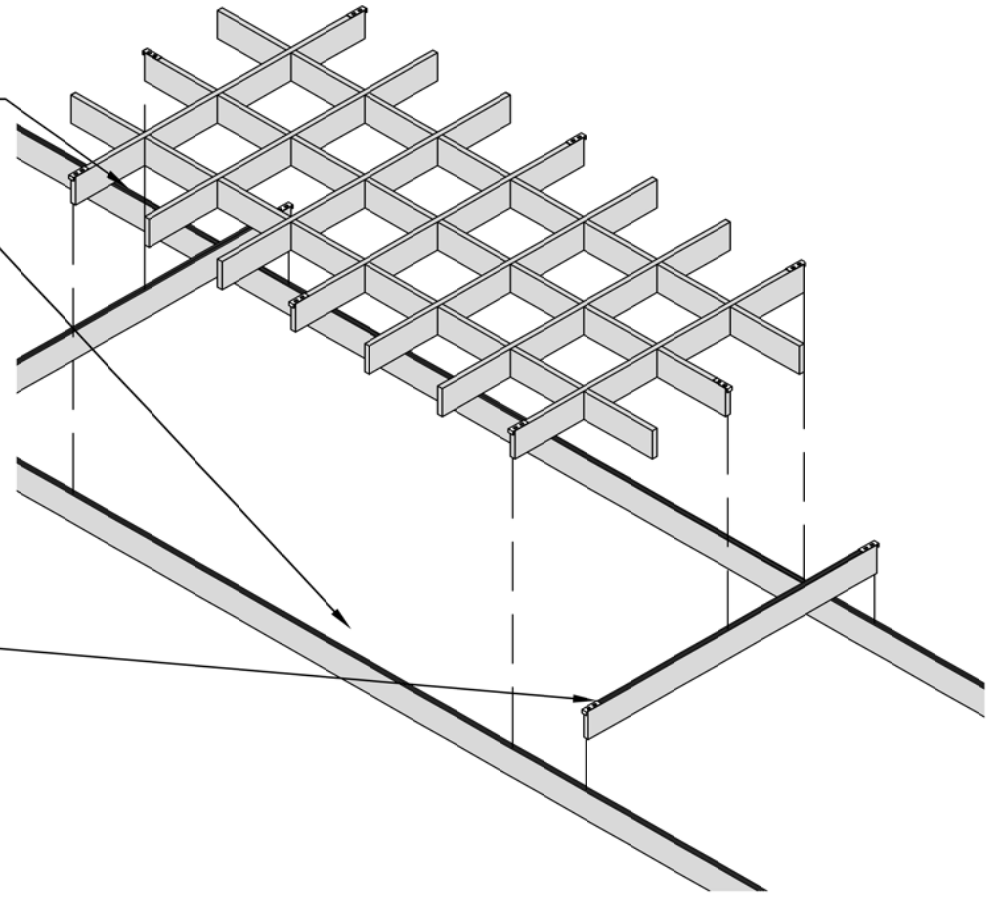

1 PLAN VIEW (TYP.)
SCALE: NTS

2 ISOMETRIC VIEW (TYP.)
SCALE: NTS

Architectural Surfaces, Inc.
DISTINCTIVE WOOD & SPECIALTY ACOUSTICAL CEILING & WALL SYSTEMS

123 Columbia Court North, Suite 201
Chaska, MN 55318
P. (952) 443.5300 F. (952) 448.2613 T. 1(800) 710.8791
www.architecturalsurfaces.net
info@architecturalsurfaces.net
Ceilings you can look up to!

DRAWING NUMBER:
4 of 5

SCALE:
NTS

PRODUCT NAME:
WOODCUBE II - MONOLITHIC

MATERIAL:
SPECIFIED UPON REQUEST

DRAWN BY:
BLW

SHEET DETAILS:
CONSTRUCTION DETAILS