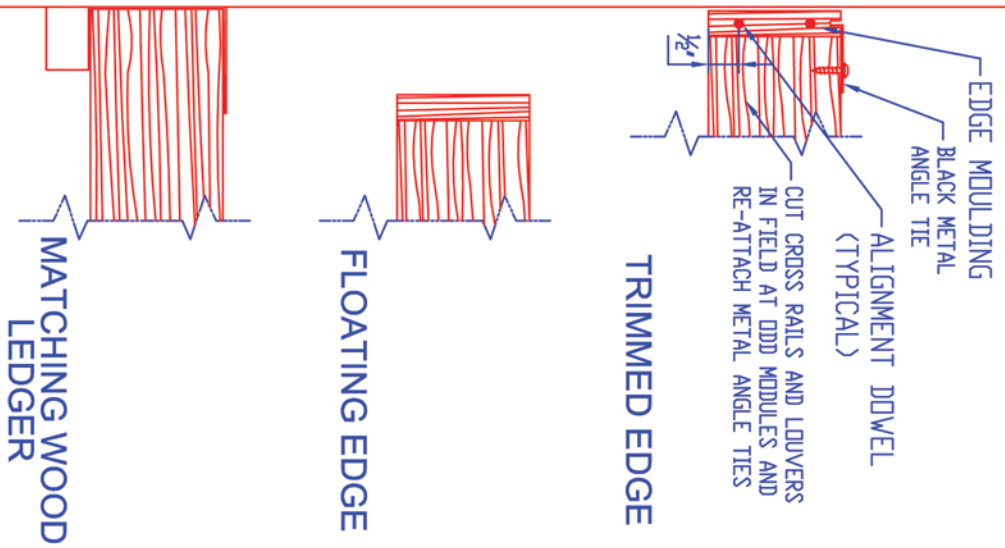

TYPICAL PERIMETER OPTIONS

Architectural Surfaces, Inc.
 DISTINCTIVE WOOD & SPECIALTY ACOUSTICAL CEILING & WALL SYSTEMS
 123 Columbia Court North • Suite 201 • Chaska, MN 55318
 952-448-5300 • Fax: 952-448-2613 • Toll Free: 1-800-710-8791
 e-mail: info@architecturalsurfaces.net
 Visit Our Web Site at www.architecturalsurfaces.net

CEILINGS YOU CAN LOOK UP TO !

TYPICAL WALL

ARCHITECTURAL SURFACES			
TITLE: WOODCUBE 2 PERIMETER OPTIONS			
SCALE	DRAWN BY:	DATE:	
NTS	DS	8/3/2010	
MATERIAL:	DWG. NO.	WC 2 A	