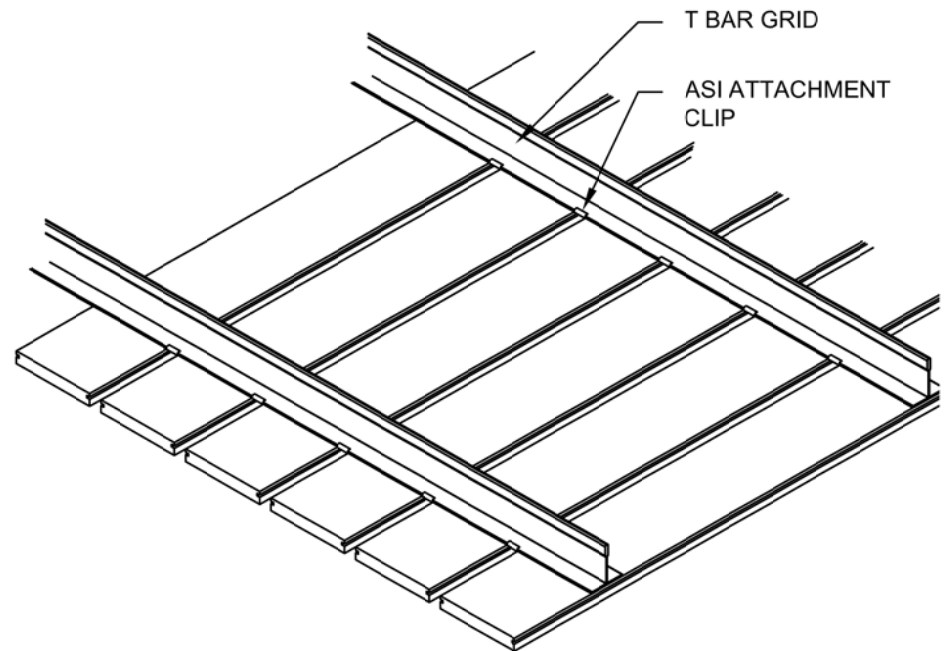

2 ISOMETRIC VIEW (TYP.)
SCALE: NTS

Architectural Surfaces, Inc.

123 Columbia Court North, Suite 201
Chaska, MN 55318

Ceilings you can look up to!

DRAWING NUMBER:

4 of 7

SCALE:

NTS

PRODUCT NAME:

LINWOOD II

MATERIAL:

SPECIFIED UPON REQUEST

DRAWN BY:

BLW

SHEET DETAILS:

CONSTRUCTION DETAILS