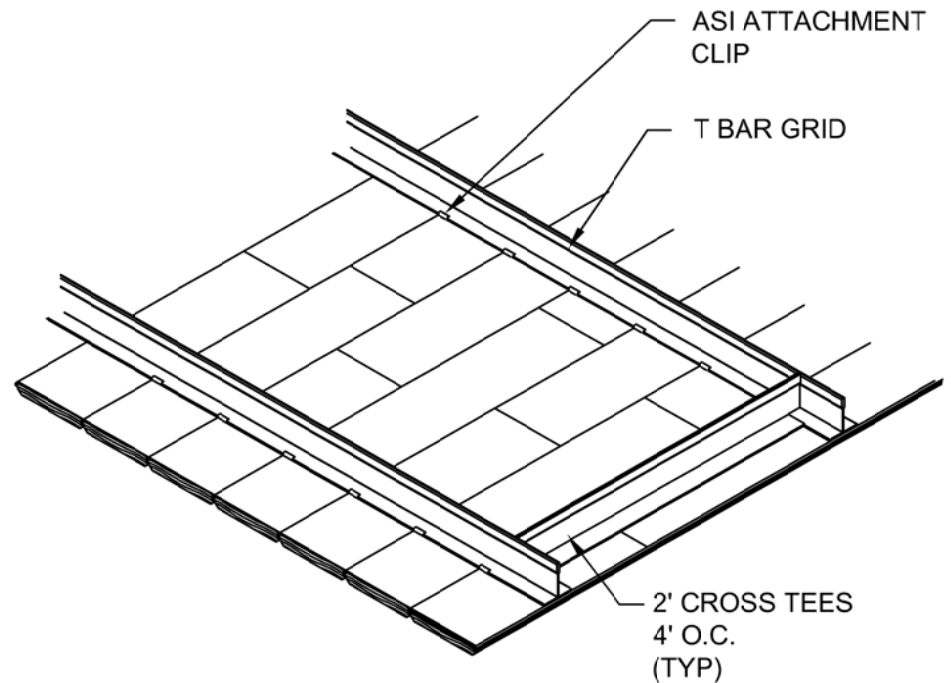

2 ISOMETRIC VIEW (TYP.)
SCALE: NTS

Architectural Surfaces, Inc.
DISTINCTIVE WOOD & SPECIALTY ACOUSTICAL CEILING & WALL SYSTEMS

123 Columbia Court North, Suite 201
Chaska, MN 55318

Ceilings you can look up to!

DRAWING NUMBER:

4 of 6

SCALE:

NTS

PRODUCT NAME:

LINWOOD I

MATERIAL:

SPECIFIED UPON REQUEST

DRAWN BY:

BLW

SHEET DETAILS:

CONSTRUCTION DETAILS