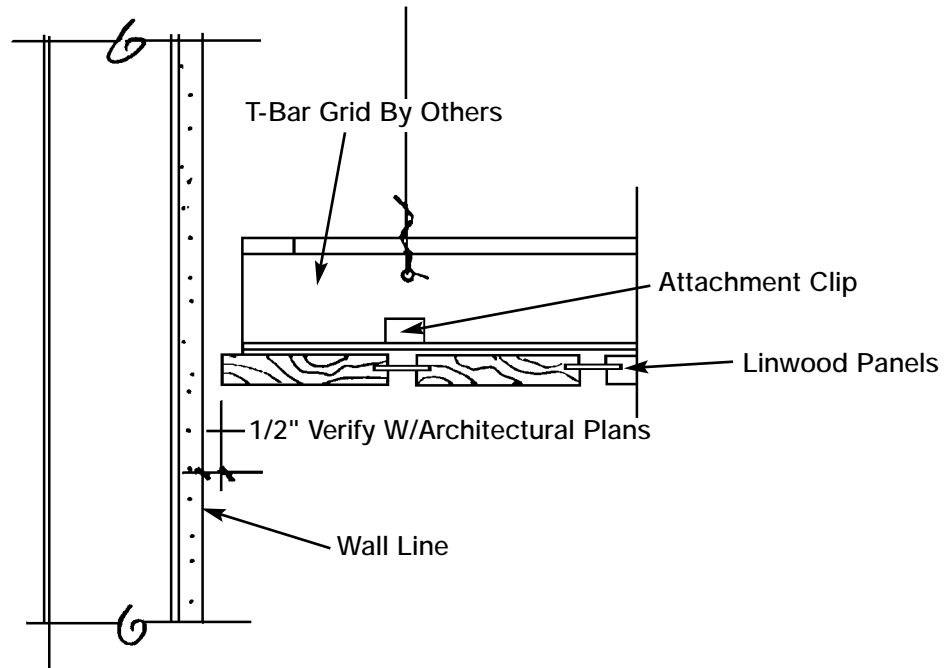

DETAIL

Architectural Surfaces Inc.
123 Columbia Court North
Suite 201
Chaska, MN 55318
PH# 952-448-5300
FAX# 952-448-2613