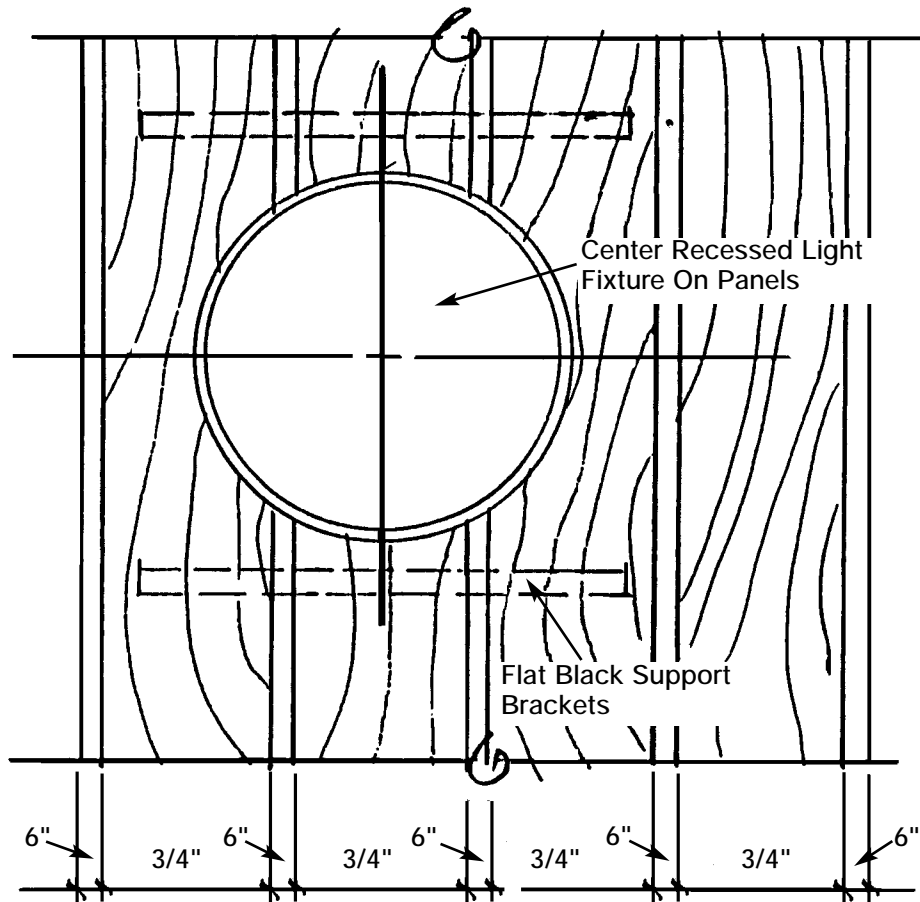

DETAIL

NOTE: Sprinkler Heads - Air Ducts -Speakers Ofncqs. All Similar

Architectural Surfaces Inc.
123 Columbia Court North
Suite 201
Chaska, MN 55318
PH# 952-448-5300
FAX# 952-448-2613