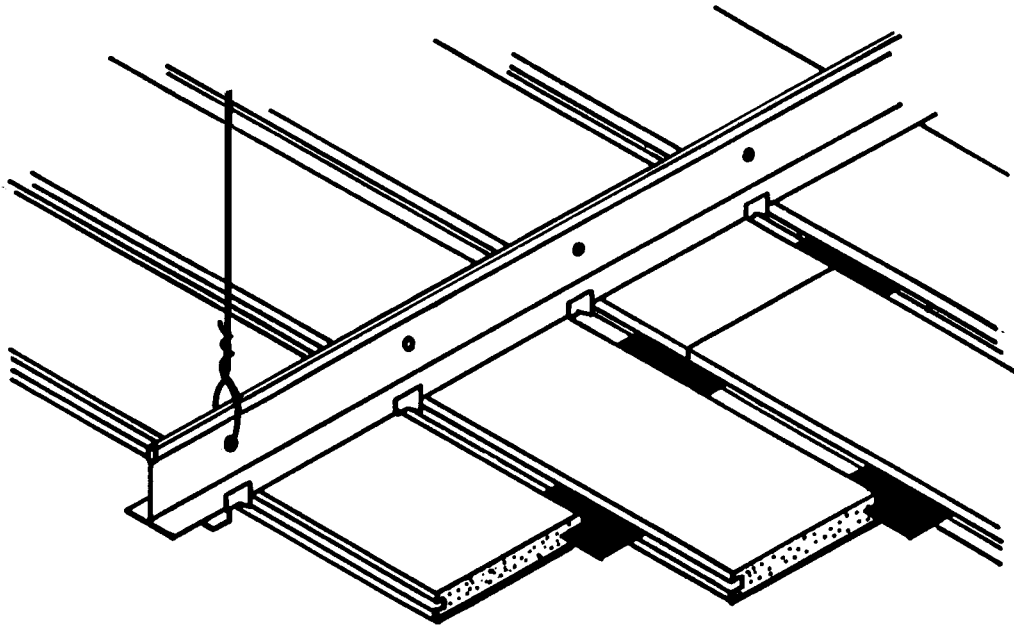

Architectural Surfaces Inc.
123 Columbia Court North
Suite 201
Chaska, MN 55318
PH# 952-448-5300
FAX# 952-448-2613