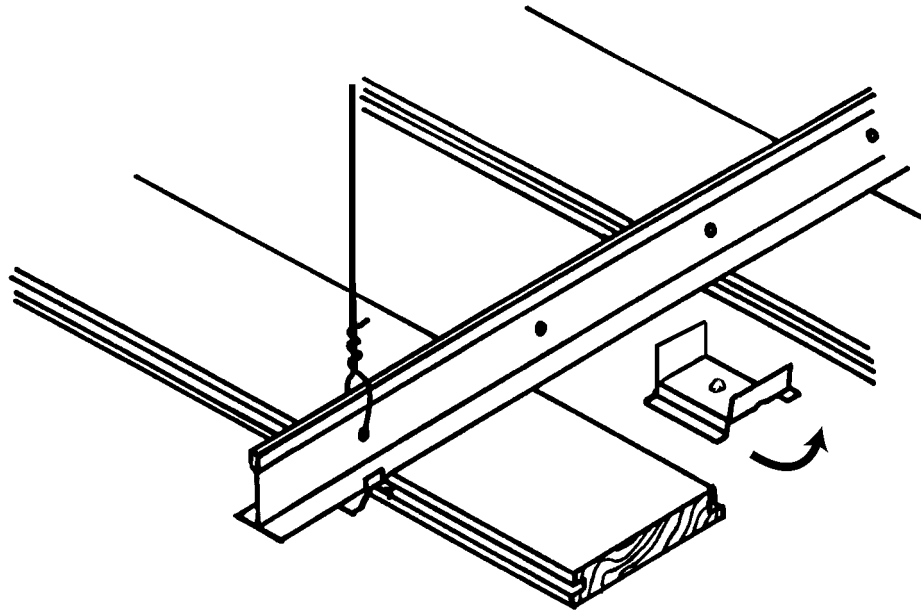

DETAIL @ WALL

1 1/2" = 11'-0"

Architectural Surfaces Inc.
123 Columbia Court North
Suite 201
Chaska, MN 55318
PH# 952-448-5300
FAX# 952-448-2613

NOTE: Speaker-Light Fixtures Openings All Similar

 **DETAIL**

DETAIL

Architectural Surfaces Inc.
 123 Columbia Court North
 Suite 201
 Chaska, MN 55318
 PH# 952-448-5300
 FAX# 952-448-2613

Access Clip Detail

NOTE:

Access clips available! Access clips look and install the same way as standard clips. The access clips have two parts that allow the bottom portion that engages the side kerf of Linwood slats to swivel and disengage clips from the kerf. The clips can be turned with standard flat blade screw driver from floor side.