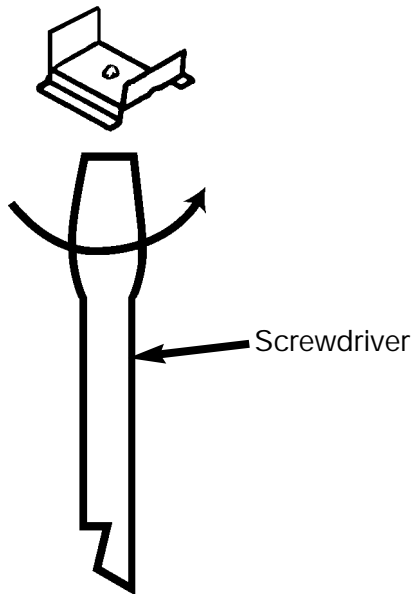

DETAIL

Architectural Surfaces Inc.
 123 Columbia Court North
 Suite 201
 Chaska, MN 55318
 PH# 952-448-5300
 FAX# 952-448-2613

Access Clip Detail

NOTE:

Access clips available! Access clips look and install the same way as standard clips. The access clips have two parts that allow the bottom portion that engages the side kerf of Linwood slats to swivel and disengage clips from the kerf. The clips can be turned with standard flat blade screw driver from floor side.