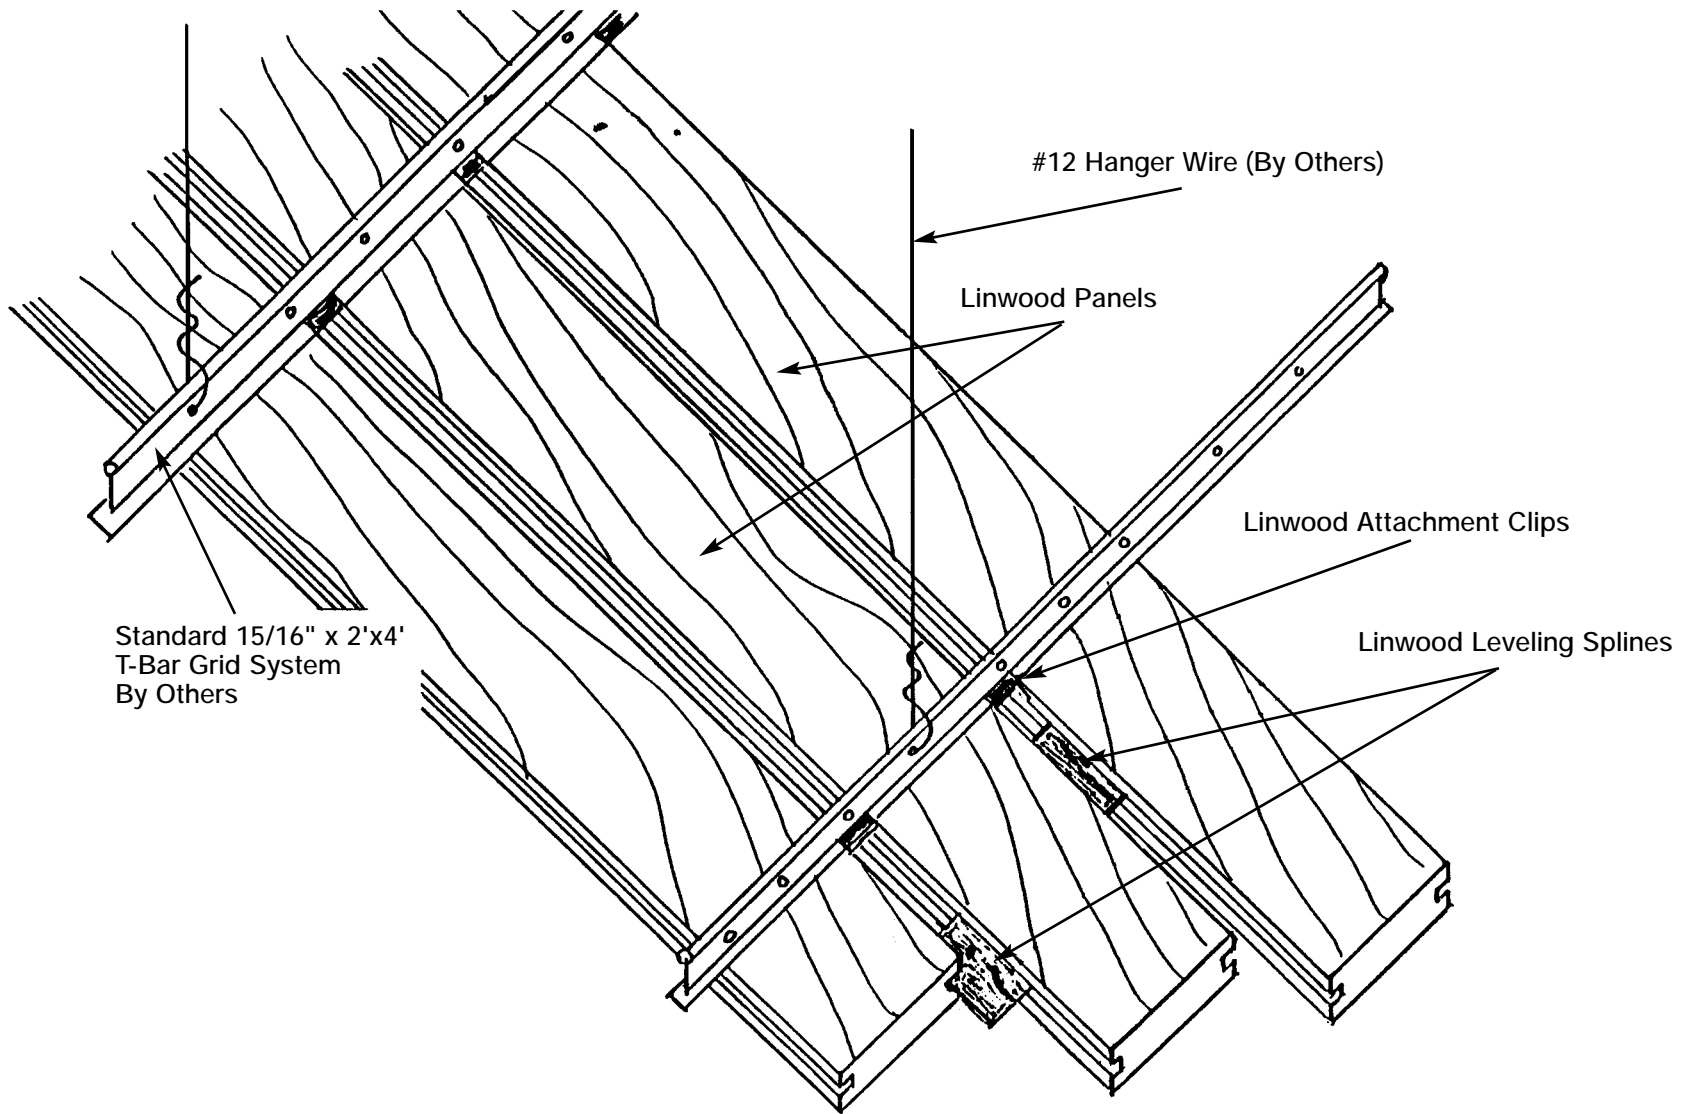

ISOMETRIC

	Architectural Surfaces Inc.
	123 Columbia Court North
	Suite 201
	Chaska, MN 55318
	PH# 952-448-5300
	FAX# 952-448-2613