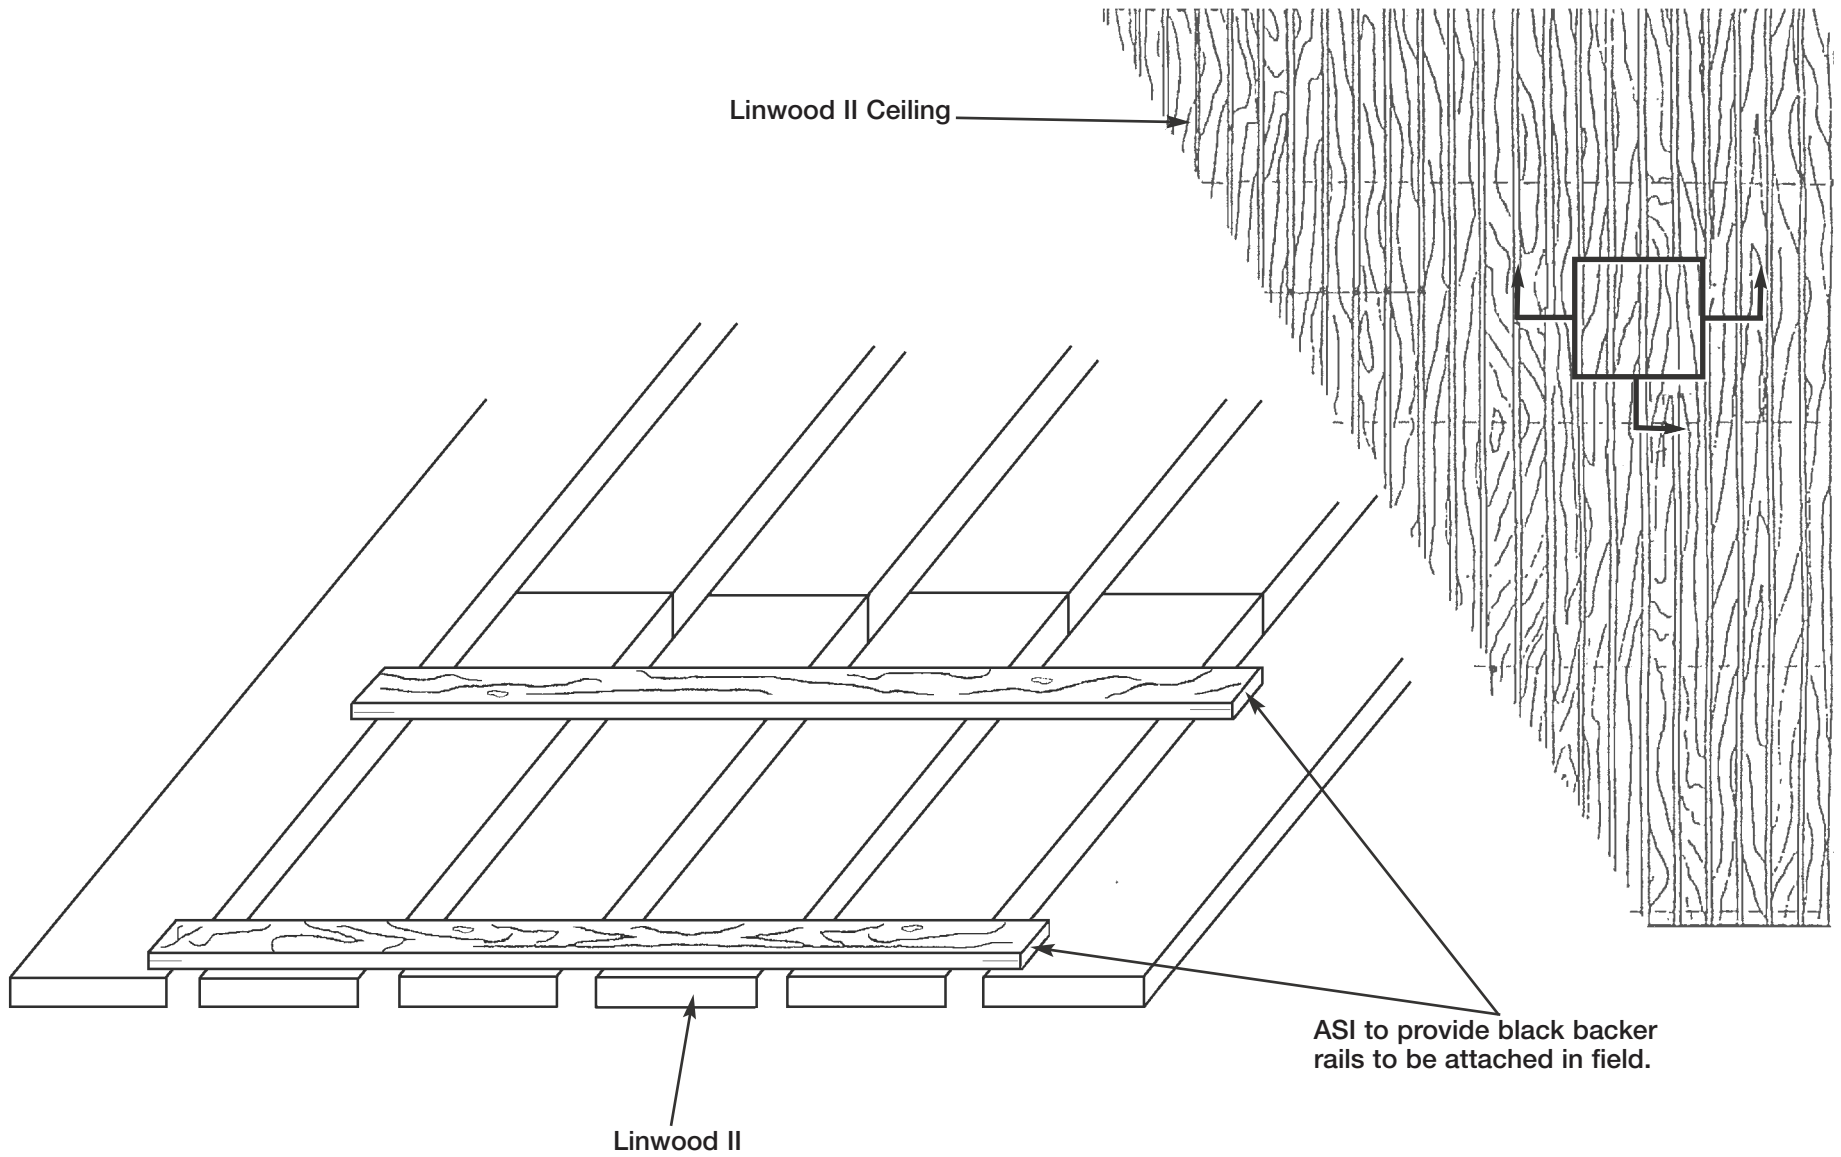

DETAIL

Architectural Surfaces Inc.
 123 Columbia Court North
 Suite 201
 Chaska, MN 55318
 PH# 952-448-5300
 FAX# 952-448-2613

Access Clip Detail

NOTE:

Access clips available! Access clips look and install the same way as standard clips. The access clips have two parts that allow the bottom portion that engages the side kerf of Linwood slats to swivel and disengage clips from the kerf. The clips can be turned with standard flat blade screw driver from floor side.

 **ISOMETRIC**

	Architectural Surfaces Inc.
	123 Columbia Court North
	Suite 201
	Chaska, MN 55318
	PH# 952-448-5300
	FAX# 952-448-2613

ACCESS PANEL DETAIL

Architectural Surfaces Inc.
 123 Columbia Court North
 Suite 201
 Chaska, MN 55318
 PH# 952-448-5300
 FAX# 952-448-2613