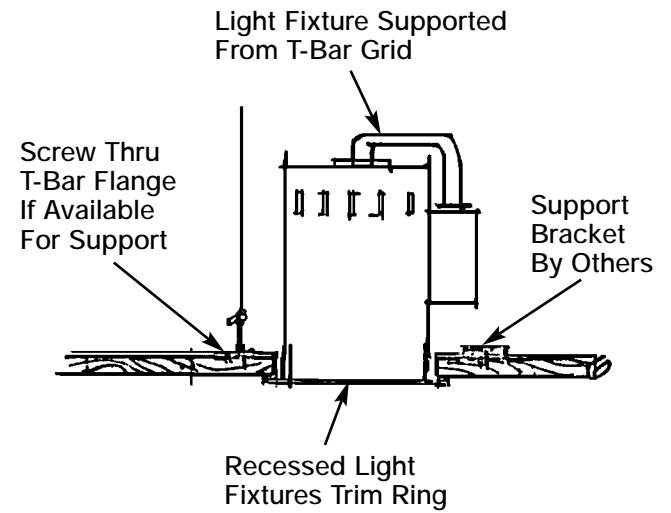

DETAIL

NOTE: Sprinkler Heads - Air Ducts -Speakers Ofncqs. All Similar

Architectural Surfaces Inc.
123 Columbia Court North
Suite 201
Chaska, MN 55318
PH# 952-448-5300
FAX# 952-448-2613