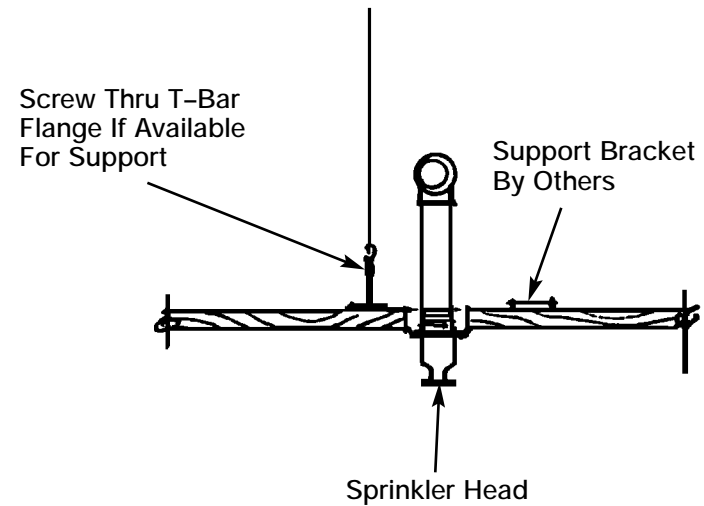

DETAIL

Architectural Surfaces Inc.
 123 Columbia Court North
 Suite 201
 Chaska, MN 55318
 PH# 952-448-5300
 FAX# 952-448-2613

Access Clip Detail

NOTE:

Access clips available! Access clips look and install the same way as standard clips. The access clips have two parts that allow the bottom portion that engages the side kerf of Linwood slats to swivel and disengage clips from the kerf. The clips can be turned with standard flat blade screw driver from floor side.