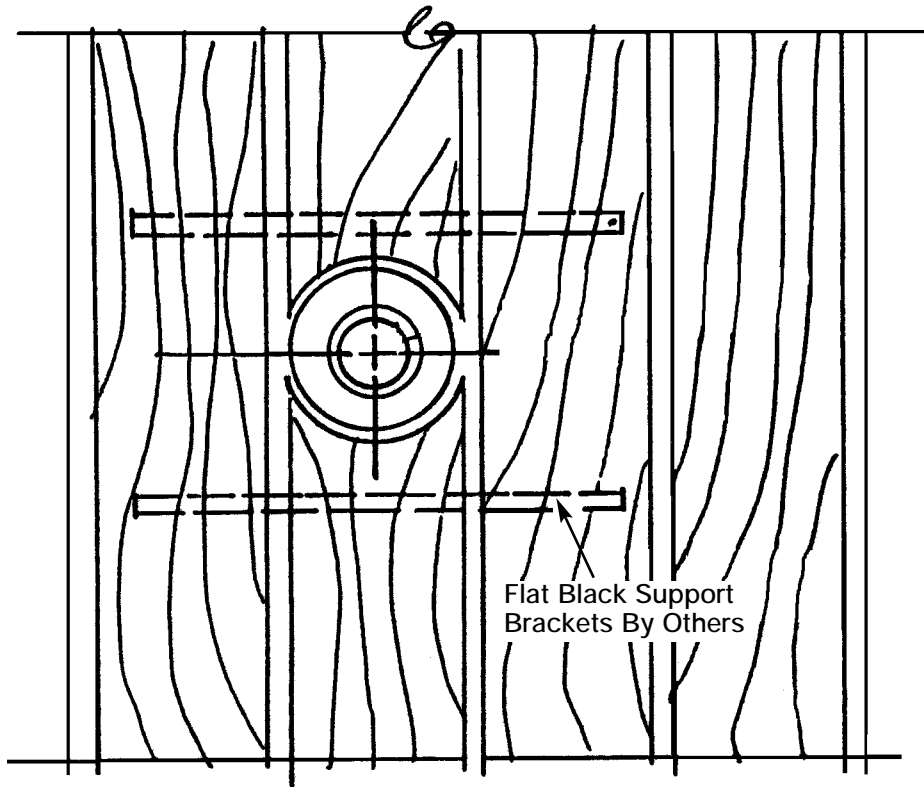

NOTE: Speaker-Light Fixtures Openings All Similar

DETAIL